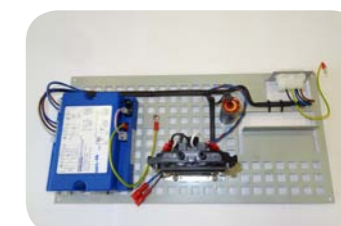

**7WAYM**

7 Way Assembly SG -  
Medium (Cell 2+3)

**7WAYL**

7 Way Assembly SG -  
Long (Cell 4)

**PURPLELINKER**

Single Probe Link

**SGTRAY**

SG/ST Electric Tray

**SMARTDISPLAY**

Front Controller MK4

**MAINSCABLE-AUS**

Mains Cable with  
plug - Australia

Part No

Part Description

Part No

Part Description