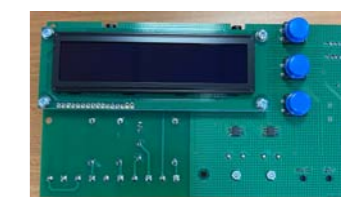

**7WAYM**

7 Way Assembly SG -  
Medium (Cell 2+3)

**7WAYL**

7 Way Assembly SG -  
Long (Cell 4)

**PURPLELINKER**

Single Probe Link

**SGTRAY**

SG/ST Electric Tray

**SMARTDISPLAY**

Front Controller MK4

**MAINSCABLE-AUS**

Mains Cable with  
plug - Australia

Part No

Part Description

Part No

Part Description