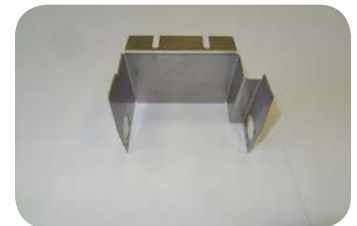

**GASBRACKET**

Valve Bracket Left Hand

**FLANGE FEET**

FEET - 30mm zinc inserts - flange

**UNBRAKED WHEELS**

MOBILE TABLE WHEELS -100mm Grey Rubber 40mm sq.expander U/B

**BRAKED WHEELS**

MOBILE TABLE WHEELS -100mm Grey Rubber 40mm sq.expander BRAKED