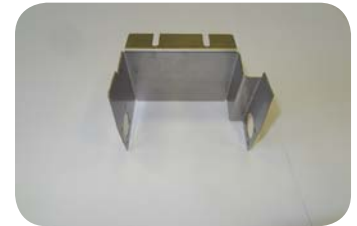

Valve Bracket Right Hand

**VALVEBRACKET**

Valve Bracket Left Hand

**FLANGE FEET**

FEET - 30mm zinc inserts - flange

**UNBRAKED WHEELS**

MOBILE TABLE WHEELS -100mm Grey Rubber 40mm sq.expander U/B

**BRAKED WHEELS**