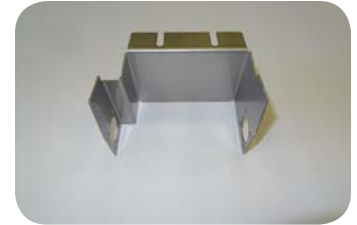

Valve Bracket Right Hand

**VALVEBRACKET**

Valve Bracket Left Hand

**FLANGE FEET**

FEET - 30mm zinc inserts - flange

**UNBRAKED WHEELS**

MOBILE TABLE WHEELS -100mm Grey Rubber 40mm sq.expander U/B

**BRAKED WHEELS**